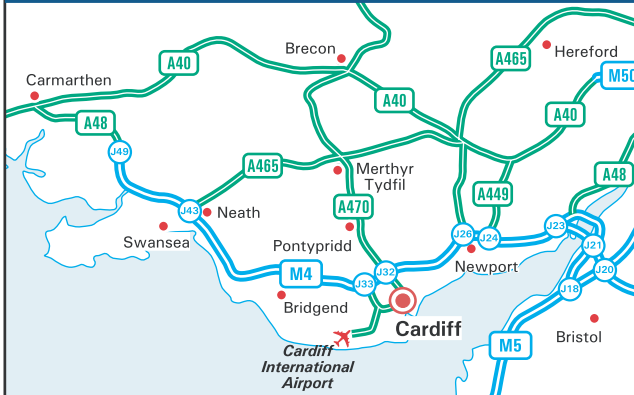

Geldards LLP

law firm

Geldards LLP
 Dumfries House, Dumfries Place, Cardiff, CF10 3ZF
 T: 029 2023 8239 F: 029 2023 7268

From M4 J32

- Leave the M4 at Junction 32 (signed Cardiff (North), Merthyr Tydfil & A470).
- Join the A470 following signs for the City Centre and continue for approx. 4 miles. At the Gabalfa interchange keep in the right hand lane, following signs for the City Centre.
- Turn left onto Colum Road and continue through a set of traffic lights onto Park Place. Pass Cardiff University on the left.
- Turn left onto St. Andrews Place. Turn right at the traffic lights before the railway bridge onto St. Andrews Lane.
- Geldards car park is on the left and access is gained via the intercom system (see inset).

From the M4 J29

- Leave the M4 at Junction 29 (signed Cardiff (E&S) & A48M)
- Join the A48M and continue onto the A48 for 4 miles, passing the Holiday Inn and the Heath Hospital on the right.
- Leave the A48 at the Gabalfa interchange.
- At the roundabout at the top of the slip road take the second exit following signs for the City Centre.
- Join the A470 and continue for 1 mile. Turn left onto Colum Road and continue through a set of traffic lights onto Park Place.
- Pass Cardiff University on the left.
- Turn left onto St. Andrews Place. Turn right at the traffic lights before the railway bridge onto St. Andrews Lane.
- Geldards car park is on the left and access is gained via the intercom system (see inset).

By Train

- The nearest station is Cardiff Queen Street.
- For further information on train times and fares please call National Rail Enquiries on 0845 748 4950 or visit www.nationalrail.co.uk